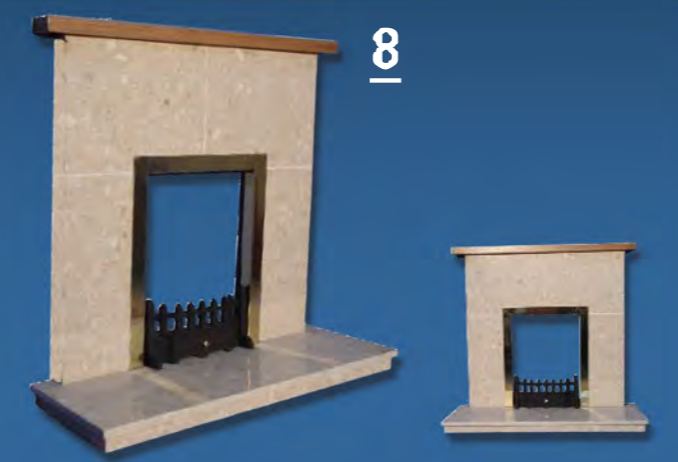

~ 54" Shelf Pattern Contract Tiled fireplace for Open Fire or Roomheater
 ~Either Flat Back or 2" Hollow Back.
 ~ 36" High with Easy-Clean (Sloping Front) Hearth with 18" Total Depth
 ~Manufactured in colour 942 Mottled Beige Tiles

5

This fireplace Comes with either a 22"x16" or 22"x18" Brass Frame and Heat Plate

6

Black Granite Sectioned & Slabbed Panel 37"x 37" with Vaneered Shelf (Light or Dark Oak)
 Granite Hearth Sectioned & Slabbed 42"x 18"
 Available with either 16" or 18" Fireframe in Brass, Black Stainless Steel or Brushed Steel for Open Fire or with RAW Cut Out for Roomheater.

7

Black Granite Sectioned & Slabbed Panel 37"x 37" with Vaneered Shelf (Light or Dark Oak)
 Granite Hearth Sectioned & Slabbed 54"x 18"
 Available with either 16" or 18" Fireframe in Brass, Black Stainless Steel or Brushed Steel for Open Fire or with RAW Cut Out for Roomheater.

8

Botticino Sectioned & Slabbed Panel 37"x 37" with Vaneered Shelf (Light or Dark Oak)
 Botticino Hearth Sectioned & Slabbed 42"x 18"
 Available with either 16" or 18" Fireframe in Brass, Black Stainless Steel or Brushed Steel for Open Fire or with RAW Cut Out for Roomheater.