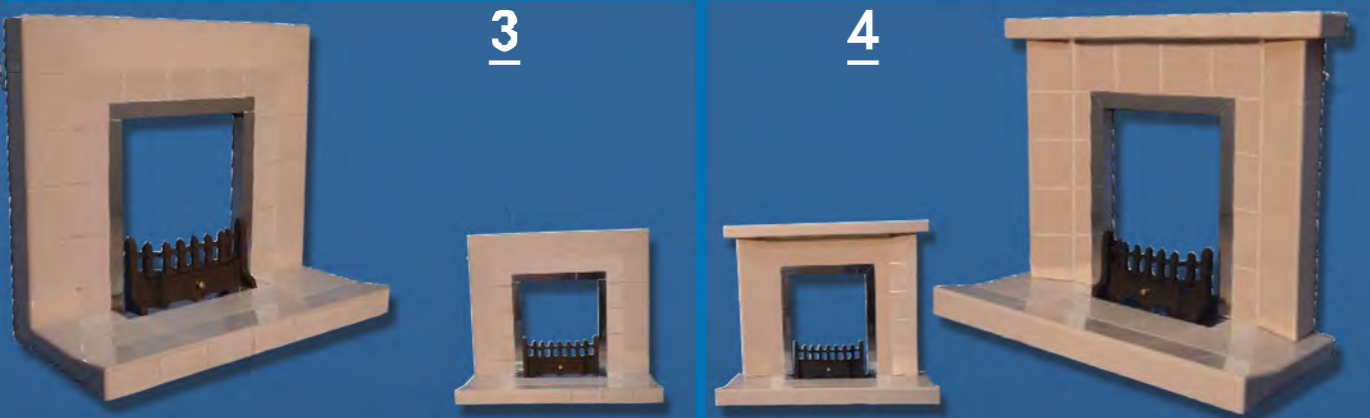

Contract Fireplaces

1

2

~ 42" Flat Back Contract Tiled fireplace for Open Fire.
 ~ 36" High with Easy-Clean (Sloping Front) Hearth, 18" Total Depth
 ~Manufactured in colour 942 Mottled Beige Tiles

~ 42" Flat Back Contract Tiled fireplace for Roomheater.
 ~ 36" High with Flat Hearth, 20" Total Depth
 ~Manufactured in colour 942 Mottled Beige Tiles

This fireplace Comes with either a 22"x16" or 22"x18" Stainless Steel Frame and Heat Plate
ALSO AVAILABLE IN 48" WIDE

This fireplace Comes with a 22"x18" Cut Out
ALSO AVAILABLE IN 48" WIDE

3

4

~ 42" Hollow Back Contract Tiled fireplace for Open Fire.
 ~Either 2" Recessed Back or 4" Hollow Back.
 ~ 36" High with Easy-Clean (Sloping Front) Hearth, 18" Total Depth
 ~Manufactured in colour 942 Mottled Beige Tiles

~ 42" Shelf Pattern Contract Tiled fireplace for Open Fire.
 ~Either Flat Back or 2" Hollow Back.
 ~ 36" High with Easy-Clean (Sloping Front) Hearth, 18" Total Depth
 ~Manufactured in colour 942 Mottled Beige Tiles

5

This fireplace Comes with either a 22"x16" or 22"x18" Brass Frame and Heat Plate

6

Black Granite Sectioned & Slabbed Panel 37"x 37" with Vaneered Shelf (Light or Dark Oak)
 Granite Hearth Sectioned & Slabbed 42"x 18"
 Available with either 16" or 18" Fireframe in Brass, Black Stainless Steel or Brushed Steel for Open Fire or with RAW Cut Out for Roomheater.