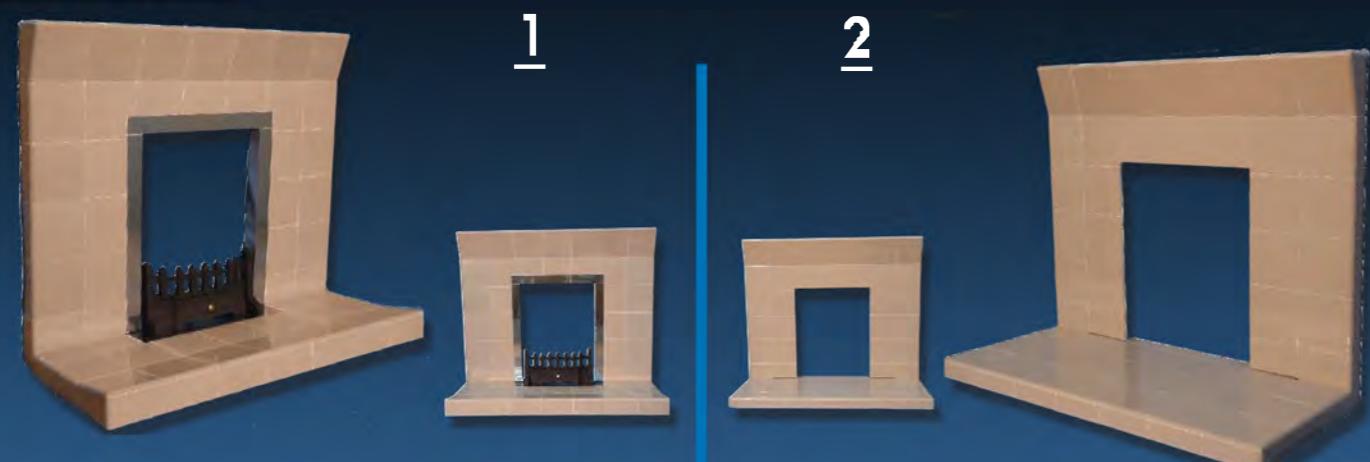

Contract Fireplaces

1

2

~ 42" Flat Back Contract Tiled fireplace for Open Fire.
 ~ 36" High with Easy-Clean (Sloping Front) Hearth, 18" Total Depth
 ~Manufactured in colour 942 Mottled Beige Tiles

~ 42" Flat Back Contract Tiled fireplace for Roomheater.
 ~ 36" High with Flat Hearth, 20" Total Depth
 ~Manufactured in colour 942 Mottled Beige Tiles

This fireplace Comes with either a 22"x16" or 22"x18" Stainless Steel Frame and Heat Plate
ALSO AVAILABLE IN 48" WIDE

This fireplace Comes with a 22"x18" Cut Out
ALSO AVAILABLE IN 48" WIDE

3

4

~ 42" Hollow Back Contract Tiled fireplace for Open Fire.
 ~Either 2" Recessed Back or 4" Hollow Back.
 ~ 36" High with Easy-Clean (Sloping Front) Hearth, 18" Total Depth
 ~Manufactured in colour 942 Mottled Beige Tiles

~ 42" Shelf Pattern Contract Tiled fireplace for Open Fire.
 ~Either Flat Back or 2" Hollow Back.
 ~ 36" High with Easy-Clean (Sloping Front) Hearth, 18" Total Depth
 ~Manufactured in colour 942 Mottled Beige Tiles

5

This fireplace Comes with either a 22"x16" or 22"x18" Brass Frame and Heat Plate

6

Black Granite Sectioned & Slabbed Panel 37"x 37" with Vaneered Shelf (Light or Dark Oak)
 Granite Hearth Sectioned & Slabbed 42"x 18"
 Available with either 16" or 18" Fireframe in Brass, Black Stainless Steel or Brushed Steel for Open Fire or with RAW Cut Out for Roomheater.