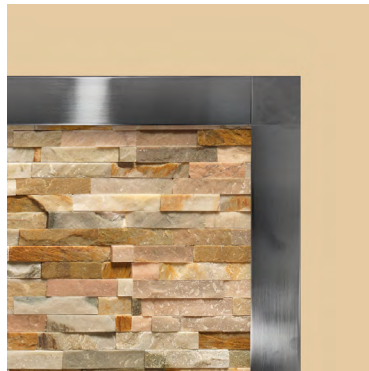

**BRUSHED
STAINLESS
STEEL**