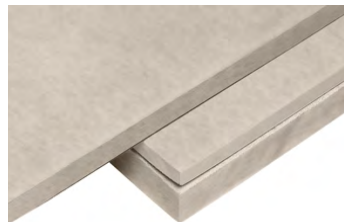

Ask our Sales Office for more information on Custom sized Chambers, Hearths & Fire Frames

National Distributor of

fermacell

to the Fireplace Industry

Boards

A high performance, multi-purpose building board for internal and external applications that, when installed combines the properties of solid blockwork with the speed and flexibility of conventional drywall techniques.

Fermacell Panel		
Height	Width	Depth
1200mm	1200mm	12.5mm
2400mm	1200mm	12.5mm

H ² O Power		
Height	Width	Depth
1000mm	1200mm	12.5mm
2600mm	1200mm	12.5mm

Kemwell FPL fireplace lining calcium silicate board is a safe, robust and lightweight chimney breast lining system for cassette and inset fireplaces and stoves. Kemwell FPL calcium silicate boards can resist continuous high temperatures up to 1000°C and are dimensionally stable during and after heating. This reduces the risk of cracking which would negate the fire-resisting properties of other boards. Their high thermal storage capacity also ensures that heat is evenly distributed within a room.