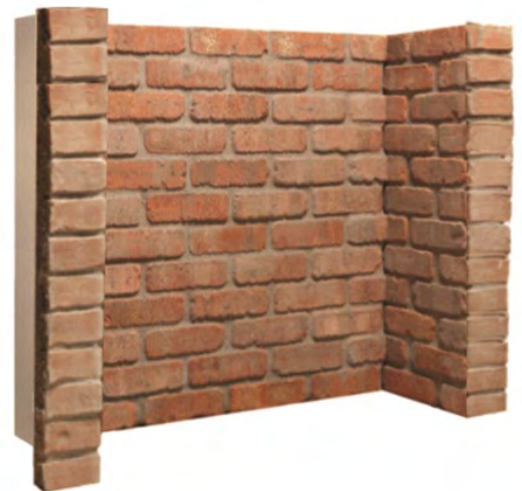

Cobble Red Brick Herringbone

3 Piece Inglenook Chamber

Back Panel		Side Panels	
Height	Width	Height	Width
1000mm	1015mm	1000mm	450mm

Cobble Red Brick Chamer

3 Piece Inglenook Chamber with Returns

Back Panel		Side Panels	
Height	Width	Height	Width
1000mm	1015mm	1000mm	450mm

Cobble Red Brick 4pc

4 Piece Inglenook Cahmber with Returns & Arch

Back Panel		Side Panels	
Height	Width	Height	Width
920mm	890mm	920mm	450mm

Cobble Red Brick

3 Piece Inglenook Chamber

Back Panel		Side Panels	
Height	Width	Height	Width
1000mm	1015mm	1000mm	450mm