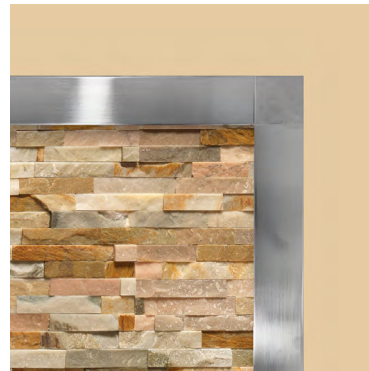

**STAINLESS
STEEL**