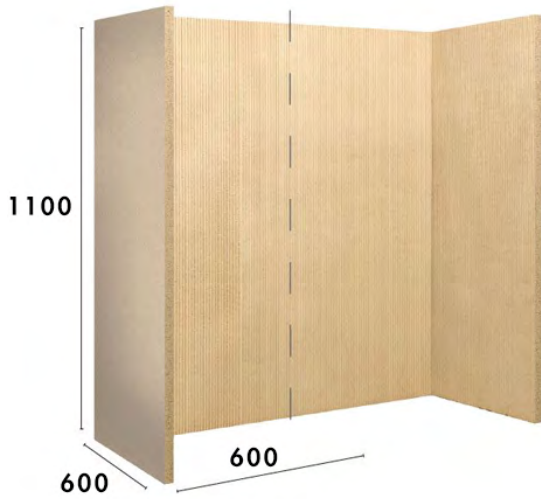

London Fog Grey
3 Piece Inglenook Chamber

Back Panel		Side Panels	
Height	Width	Height	Width
1000mm	1020mm	1000mm	450mm

London Fog Herringbone
3 Piece Inglenook Chamber

Back Panel		Side Panels	
Height	Width	Height	Width
1000mm	1020mm	1000mm	450mm

London Charcoal Brick Bond
3 Piece Inglenook Chamber

Back Panel		Side Panels	
Height	Width	Height	Width
1000mm	1020mm	1000mm	450mm

London Charcoal Herringbone
3 Piece Inglenook Chamber

Back Panel		Side Panels	
Height	Width	Height	Width
1000mm	1020mm	1000mm	450mm

London Sunset Red Brick Bond
3 Piece Inglenook Chamber

Back Panel		Side Panels	
Height	Width	Height	Width
1000mm	1020mm	1000mm	450mm

London Sunset Red Herringbone
3 Piece Inglenook Chamber

Back Panel		Side Panels	
Height	Width	Height	Width
1000mm	1020mm	1000mm	450mm

Vermiculite Reeded

3 Piece Inglenook Chamber

*Standard Chamber usually requires x4 boards

Back Panel		Side Panels	
Height	Width	Height	Width
1000mm	600mm	1000mm	600mm

Black Split Face Slate

3 Piece Inglenook Chamber