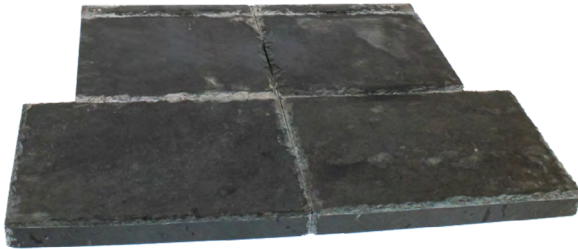

Chiseled Edge Slate