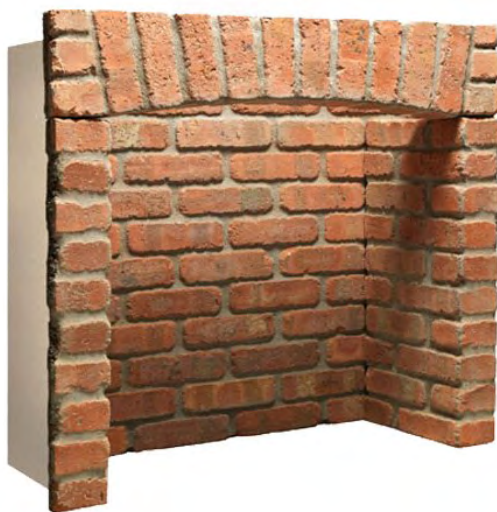

Cobble Red Brick Herringbone

3 Piece Inglenook Chamber

Back Panel		Side Panels	
Height	Width	Height	Width
1000mm	1015mm	1000mm	450mm

Cobble Red Brick Chamer

3 Piece Inglenook Chamber with Returns

Back Panel		Side Panels	
Height	Width	Height	Width
1000mm	1015mm	1000mm	450mm

Cobble Red Brick 4pc

4 Piece Inglenook Cahmber with Returns & Arch

Back Panel		Side Panels	
Height	Width	Height	Width
920mm	890mm	920mm	450mm

Cobble Red Brick

3 Piece Inglenook Chamber

Back Panel		Side Panels	
Height	Width	Height	Width
1000mm	1015mm	1000mm	450mm