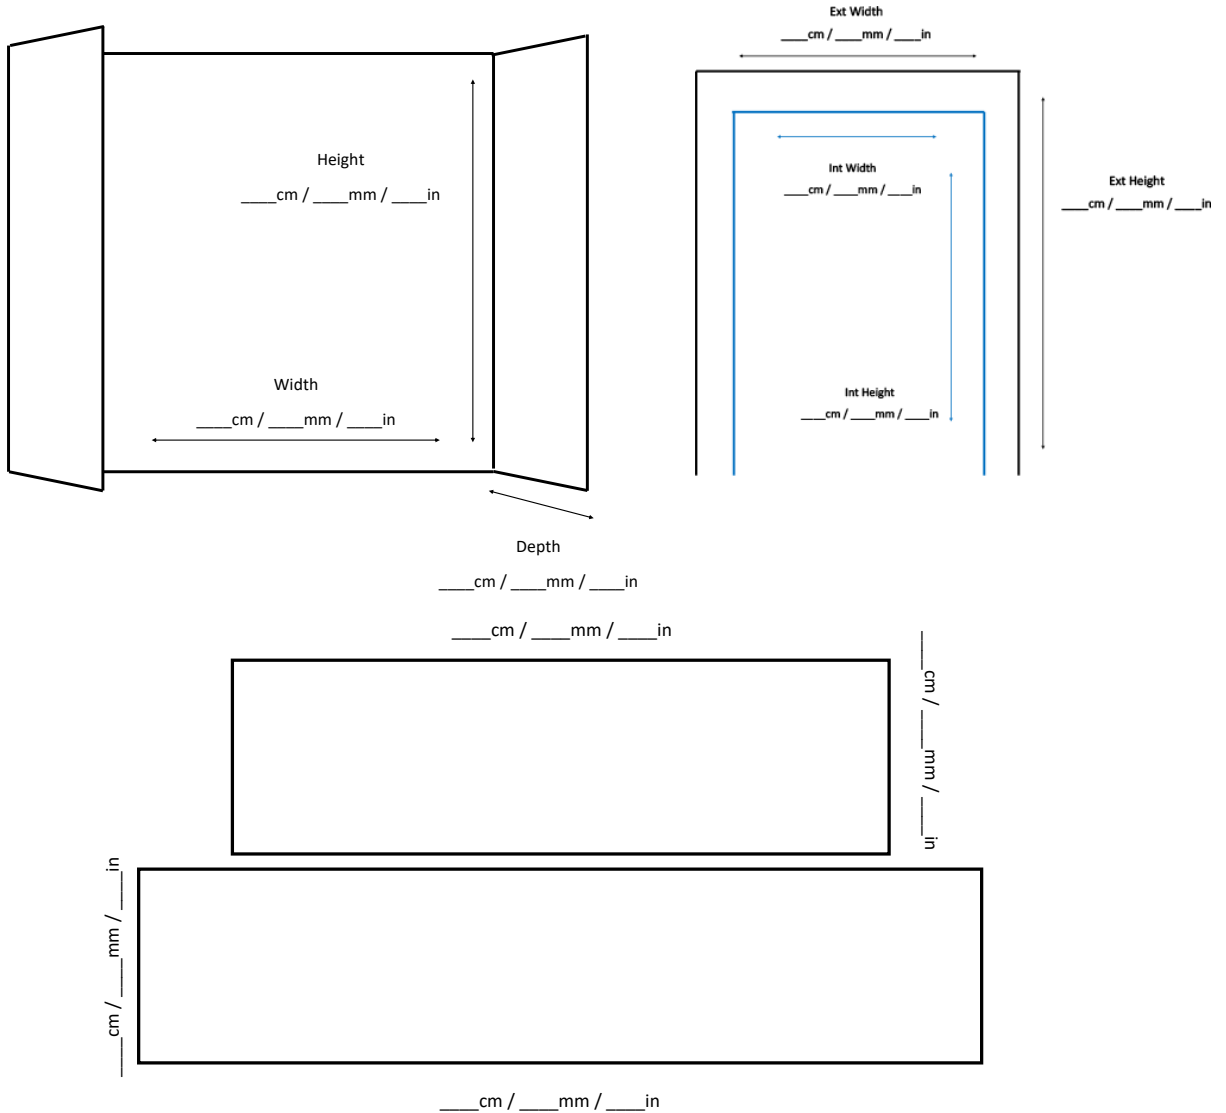

Honed Granite Slip Set

Polished Granite Slip Set

Height	Width
40" (1015mm)	6" (150mm)

*All Edges Polished

Honed Granite Slip Set

Height	Width
40" (1015mm)	6" (150mm)

*All Edges Polished

Custom sizes made to order

Gallery Geocast Light Oak Beam

Available in

- 48" & 54" wide, with or without lights

Gallery Geocast Antique Beam

Available in

- 48" & 54" wide, with or without lights

Gallery Geocast Dark Beam

Available in